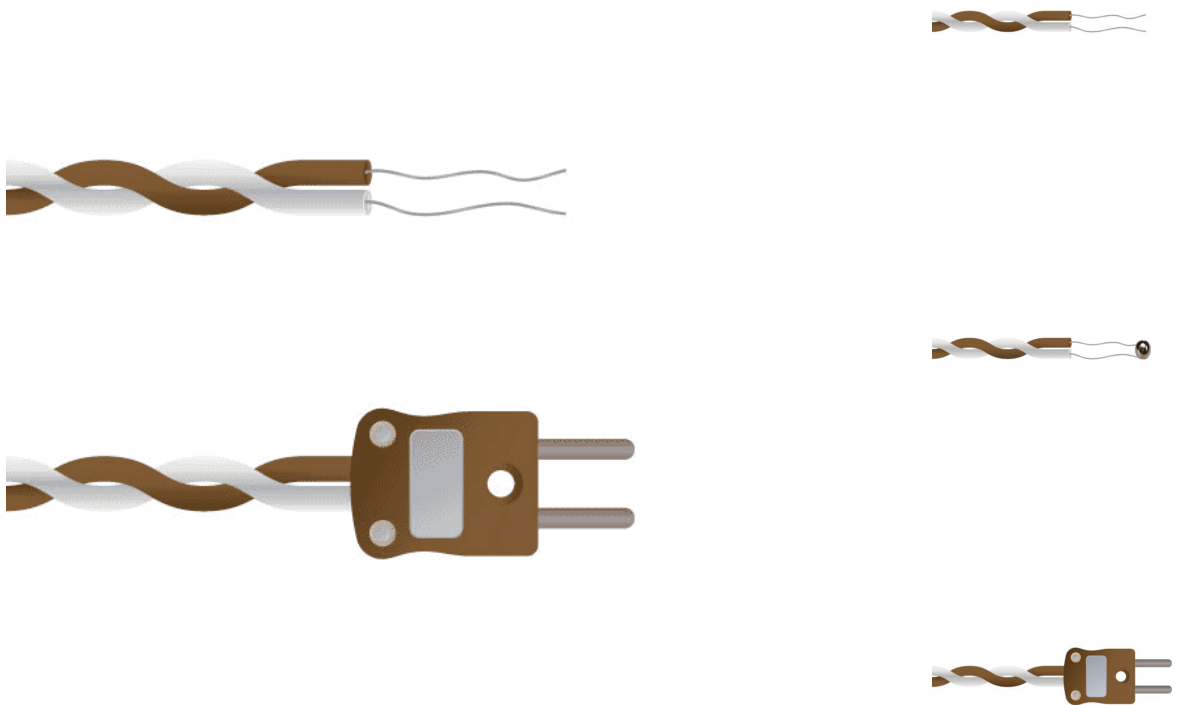

# Thermocouple Exposed Junction PFA With Tails & Mini Plugs - Type T

## Product Images

## Product Options

---

Thermocouple Length:

1m

2m

5m

Thermocouple Termination:

Plug

Tails

Thermocouple Conductor Type:

Type T

Thermocouple Core Diameter:

1/0.2

Thermocouple Insulation:

PFA