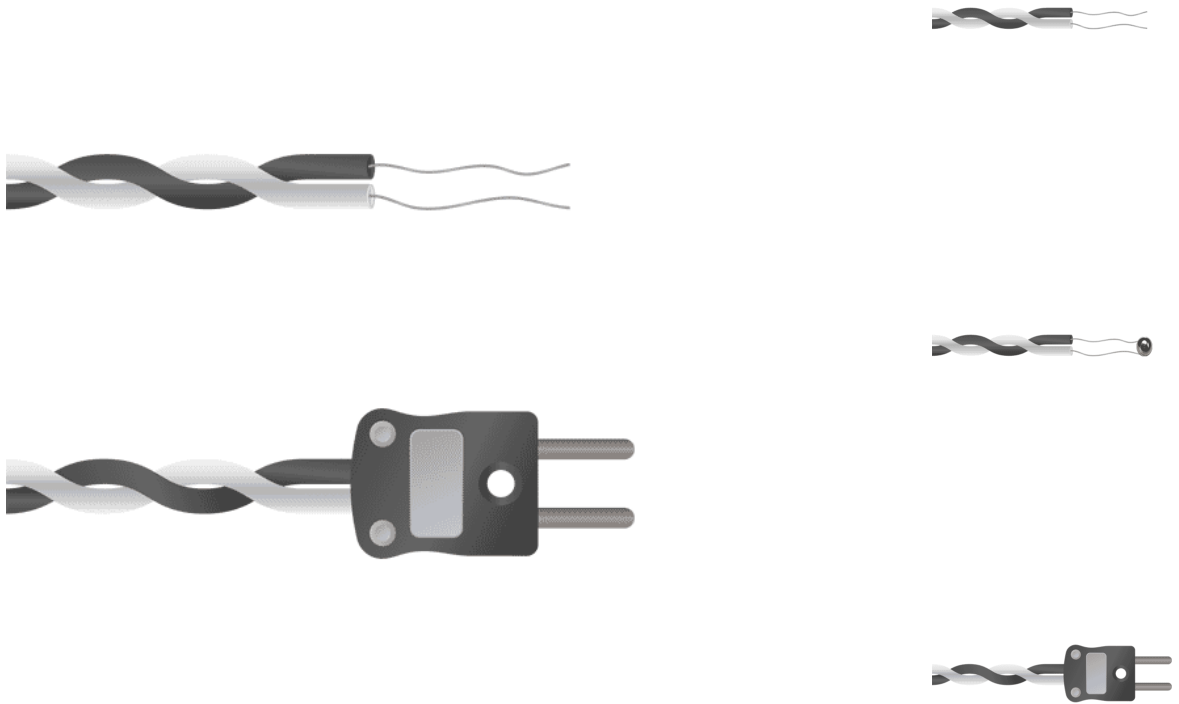

Thermocouple Exposed Junction PFA With Tails & Mini Plugs - Type J

Product Images

Additional Information

Brand

Tempcon

Product Options

Thermocouple Core Diameter:

1/0.2

Thermocouple Insulation:

PFA

Thermocouple Length:

1m

2m

5m

Thermocouple Termination:

Plug

Tails

Thermocouple Conductor Type:

Type J