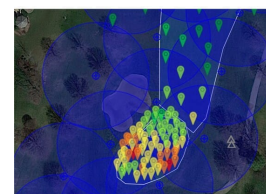

Short Description

FieldScout Pro enables greenkeepers and other turf professionals to capture and analyse measurements on their turf or other surfaces using Bluetooth wireless technology on a FieldScout TDR350, 300, 150 or TruFirm.

Description

What is SpecConnect?

- Cloud-based data management web portal, specific to your property