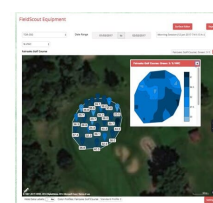

Short Description

FieldScout Pro enables greenkeepers and other turf professionals to capture and analyse measurements on their turf or other surfaces using Bluetooth wireless technology on a FieldScout TDR350, 300, 150 or TruFirm.

Description

What is SpecConnect?

- Cloud-based data management web portal, specific to your property