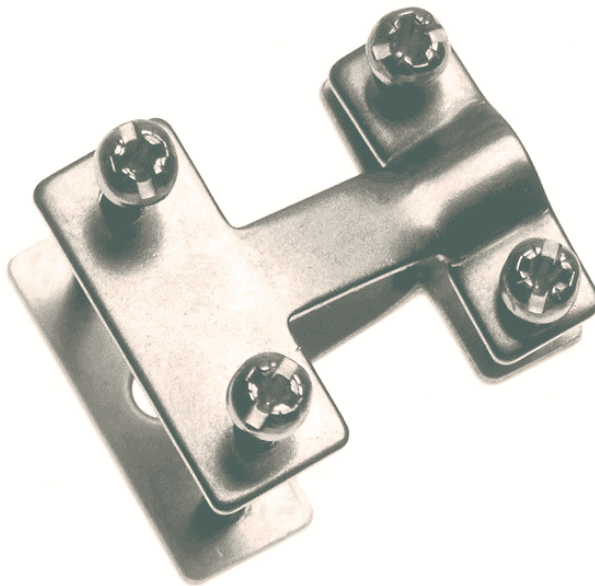

Standard External Thermocouple Cable Clamps - Duplex

Product Images

Description

Standard External Thermocouple Cable Clamps in Duplex

- Best suited for securing flexible lead wires
- Available for Duplex plugs and sockets
- Also available for miniature and standard versions

Additional Information

Accessory Type	Cable Clamp
Connector Type	Standard, Duplex, External