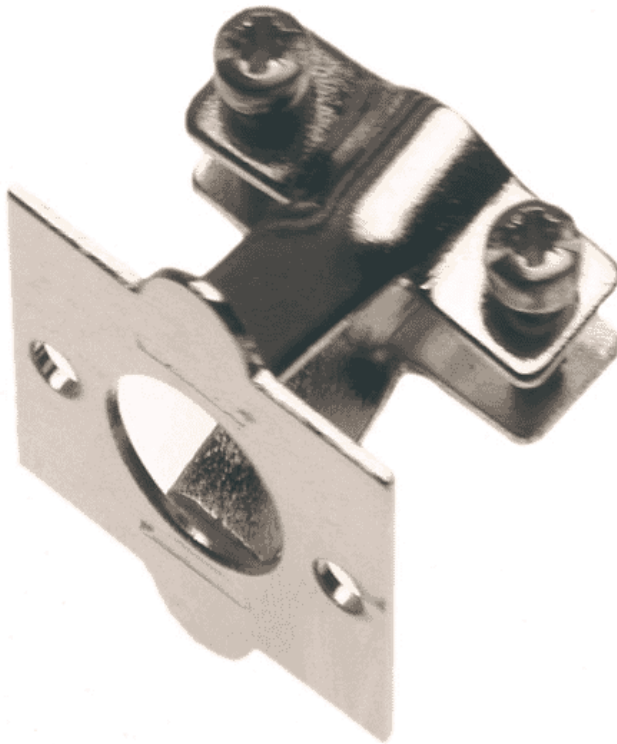

# Standard External Thermocouple Cable Clamps

## Description

---

Standard External Thermocouple Cable Clamps

- Best suited for securing flexible lead wires

- Available for miniature and standard plugs and sockets
- Also available for Duplex versions