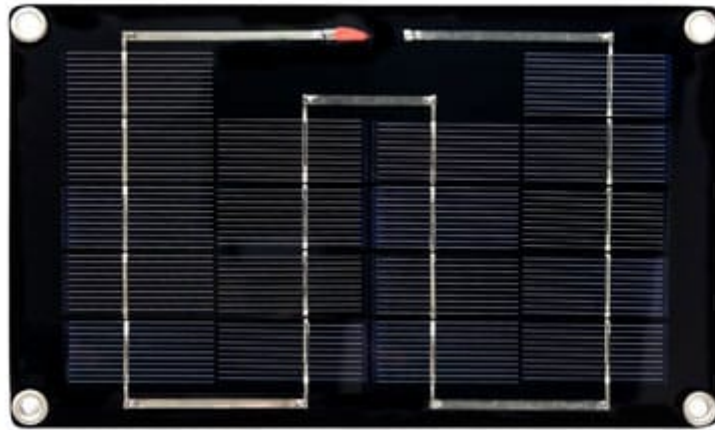

## SOLAR-3W - 3 Watt Solar Panel

### Short Description

---

3.0 Watt Solar Panel - for moderately cloudy locations, higher latitudes, and/or medium data transfer requirements.

### Description

---

3.0 Watt Solar Panel - for moderately cloudy locations, higher latitudes, and/or medium data transfer requirements.

3.0 Watt, 6 Volt Solar Panel

**Weight:** 0.79 kg (1.74 lb)

**Dimensions:** 14.2 cm H x 24.1 cm W (5.6 x 9.5 inches)

**Environment:**

The SOLAR-3W Power is for use in Outdoor environments