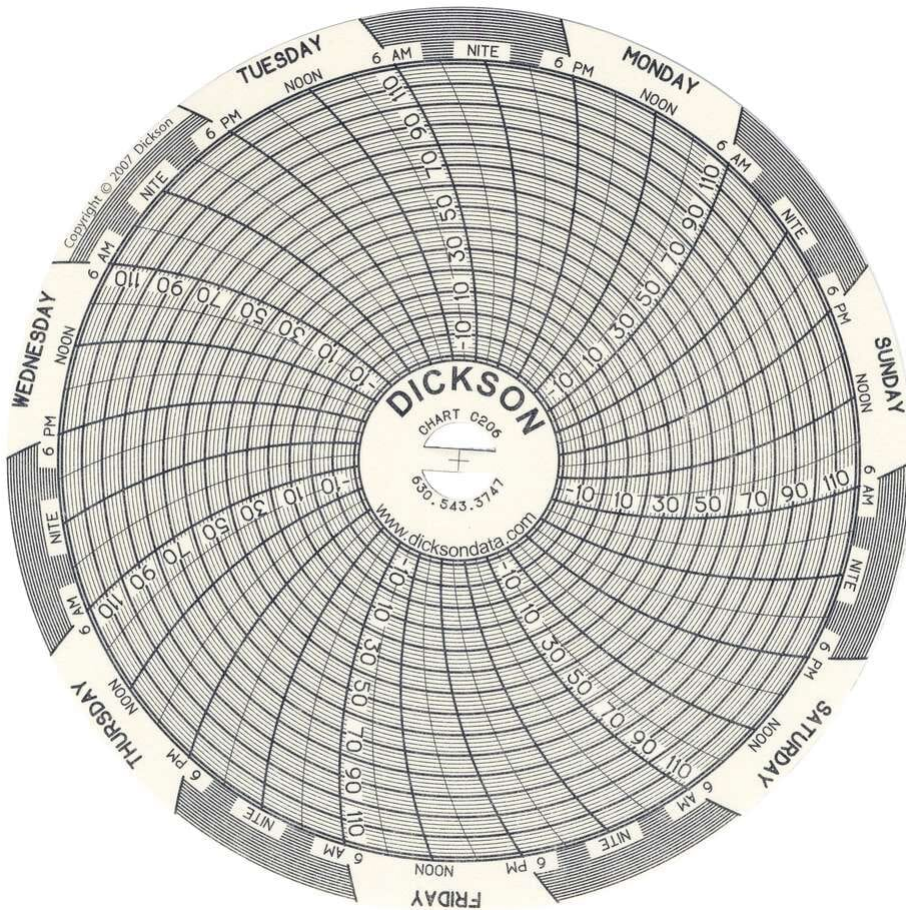

# C206 4" (101mm) Chart 7-Day, -22 to 122 F

## Product Images

## Short Description

A pack of 60 genuine Dickson C206 charts.

## Additional Information

---

Brand	Dickson
Maximum Temperature	+122
Chart Size	101mm / 4in
Measurements	Temperature
Compatible With	SL, DRG