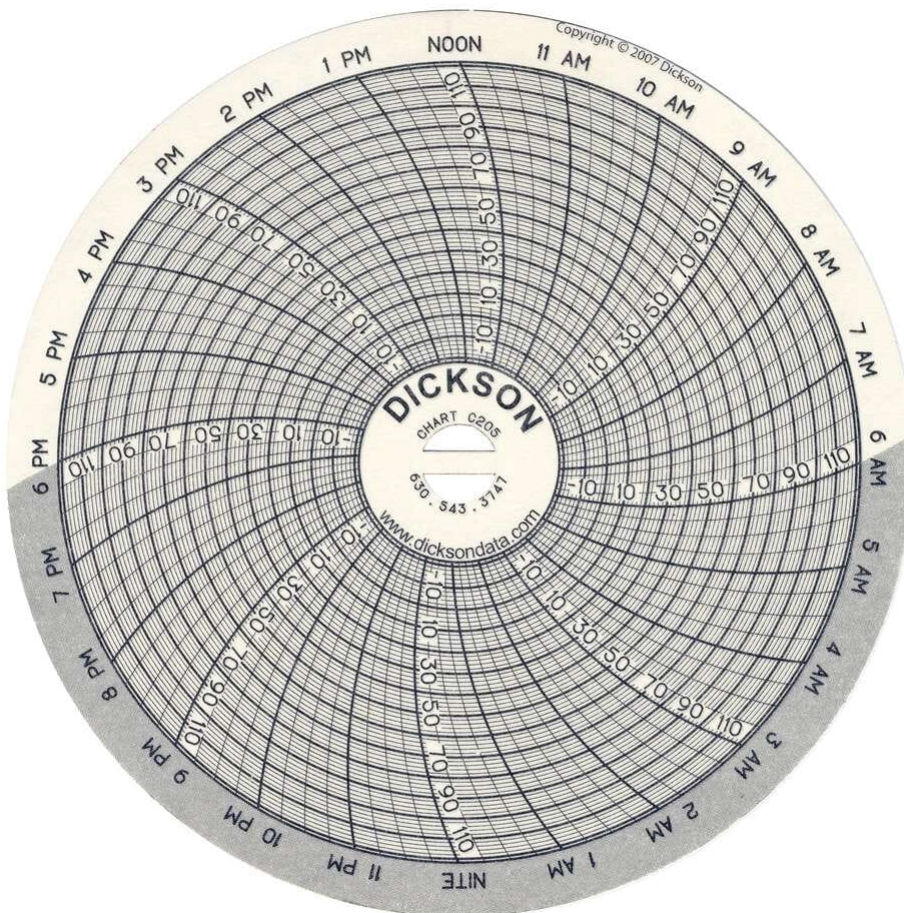

C205 4" (101mm) Chart 24 Hour, -22 to 122 F

Product Images

Short Description

A pack of 60 genuine Dickson C205 charts.

Description

A pack of 60 genuine Dickson C205 charts.

Additional Information

Brand	Dickson
Maximum Temperature	+122
Chart Size	101mm / 4in
Measurements	Temperature
Compatible With	SL, DRG