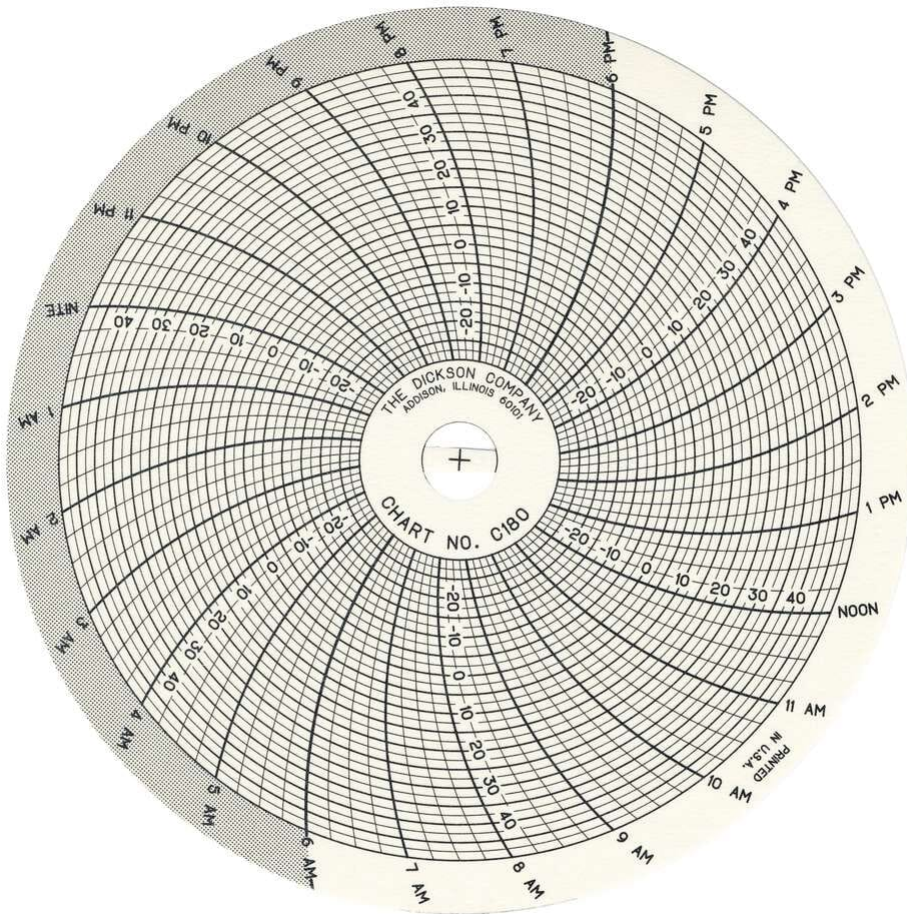

C180 4" (101mm) Chart 24-Hour, -30 to 50 C

Product Images

Short Description

A pack of 60 genuine Dickson C180 charts.

Description

A pack of 60 genuine Dickson C180 charts.

Additional Information

Brand	Dickson
Maximum Temperature	+50
Chart Size	101mm / 4in
Measurements	Temperature
Compatible With	SK, SL, DRG