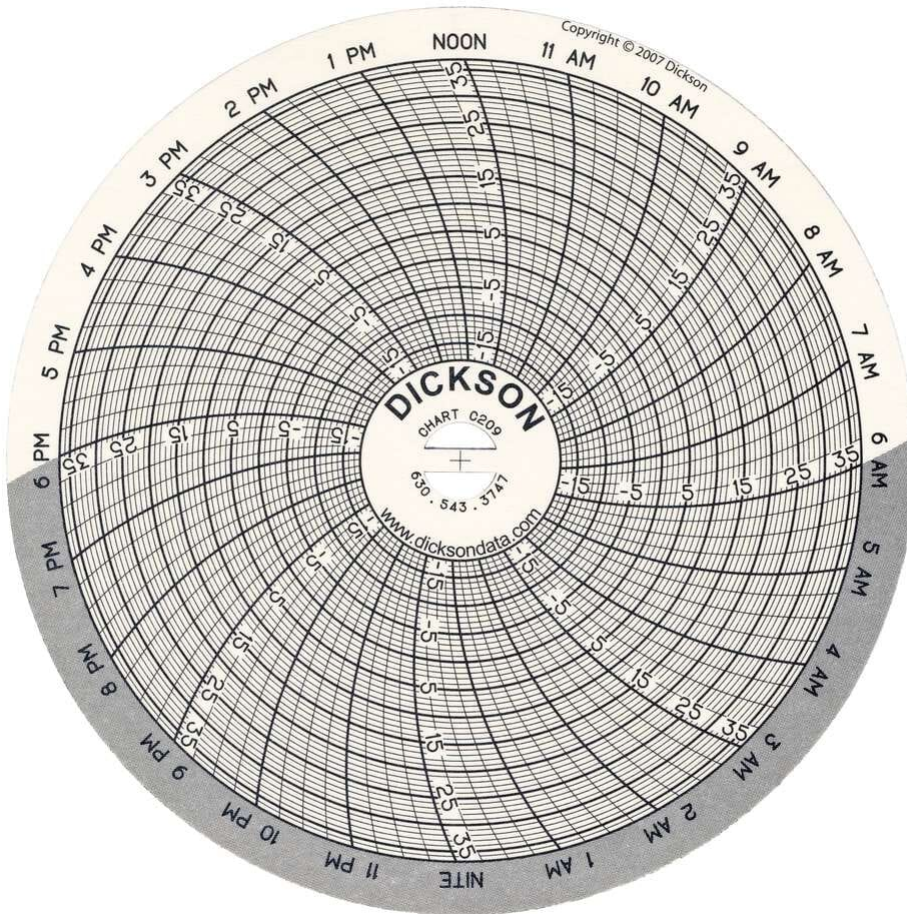

C209 4" (101mm) Chart 24-Hour, -18 to 37 C

Product Images

Short Description

A pack of 60 genuine Dickson C209 charts.

Description

A pack of 60 genuine Dickson C209 charts.

Additional Information

Brand	Dickson
Maximum Temperature	+37
Chart Size	101mm / 4in
Measurements	Temperature
Compatible With	SL