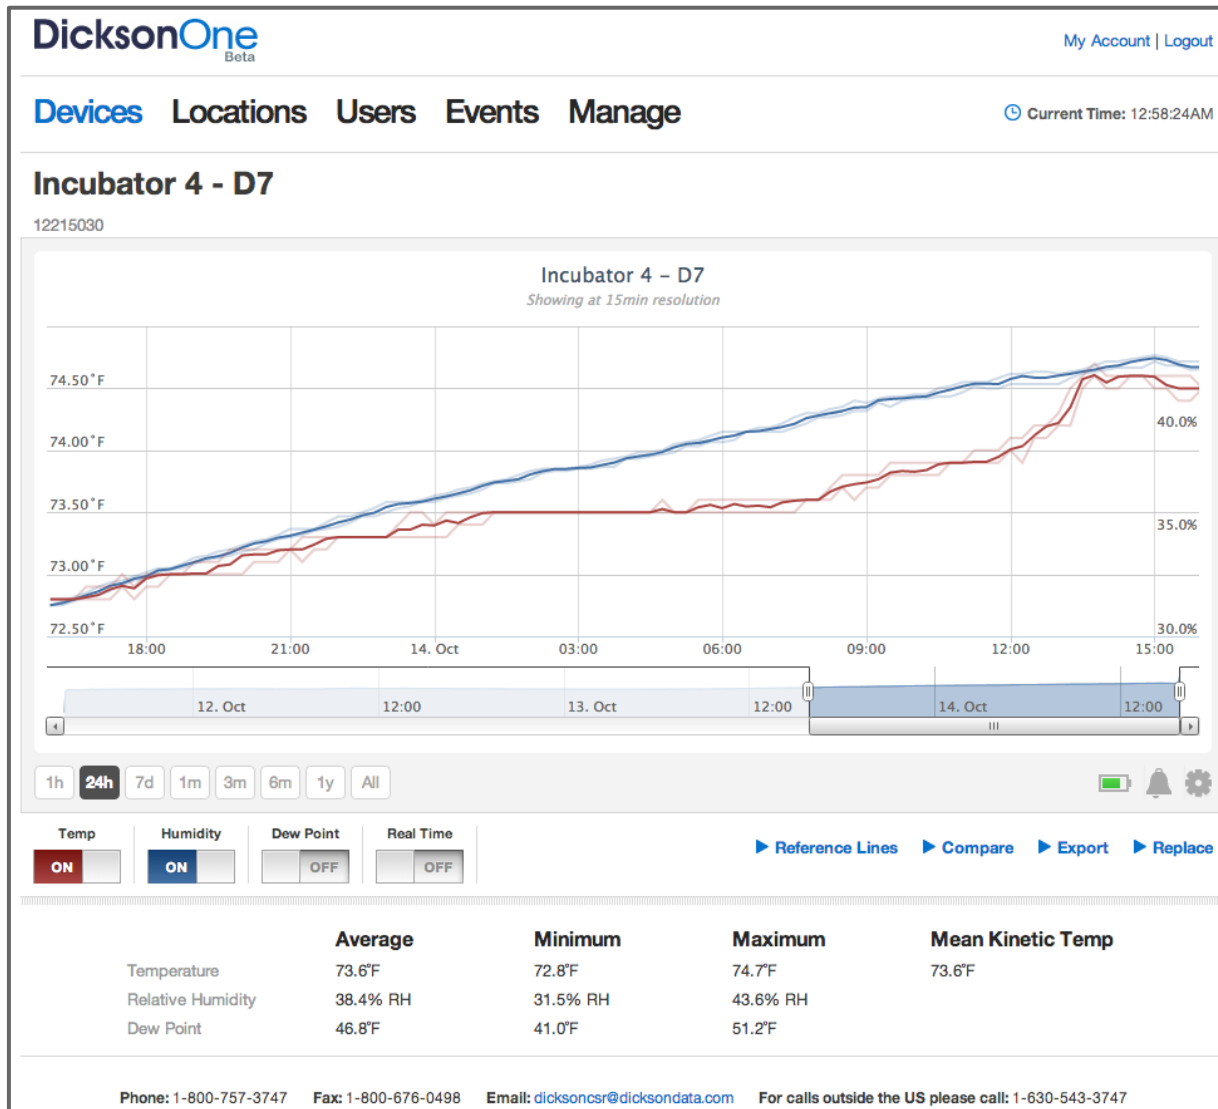

Easy-to-Use Interface