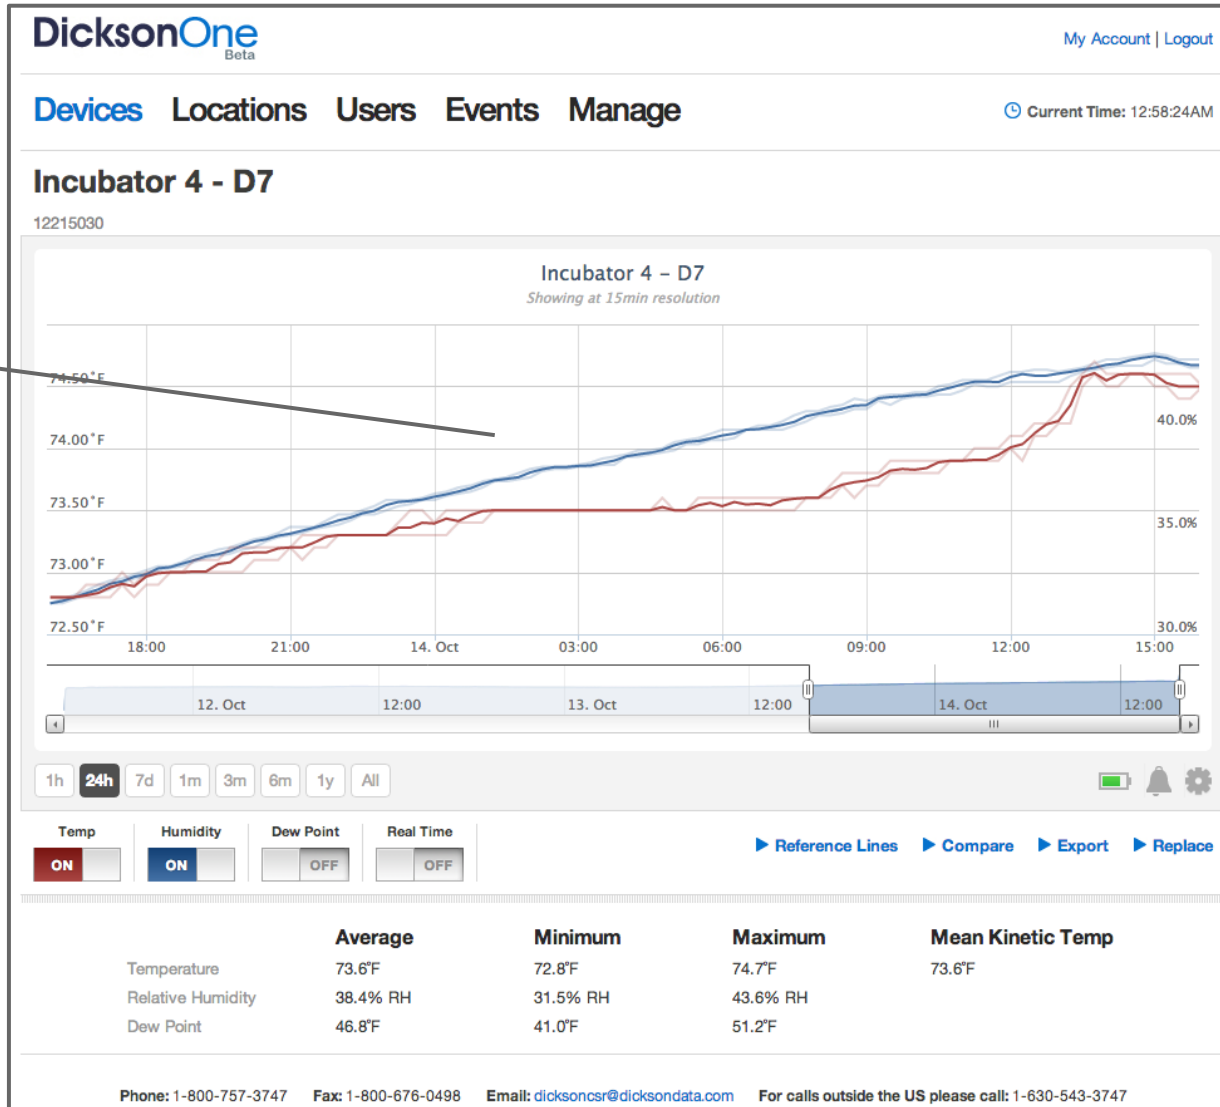

Easy-to-Use Interface

Graph